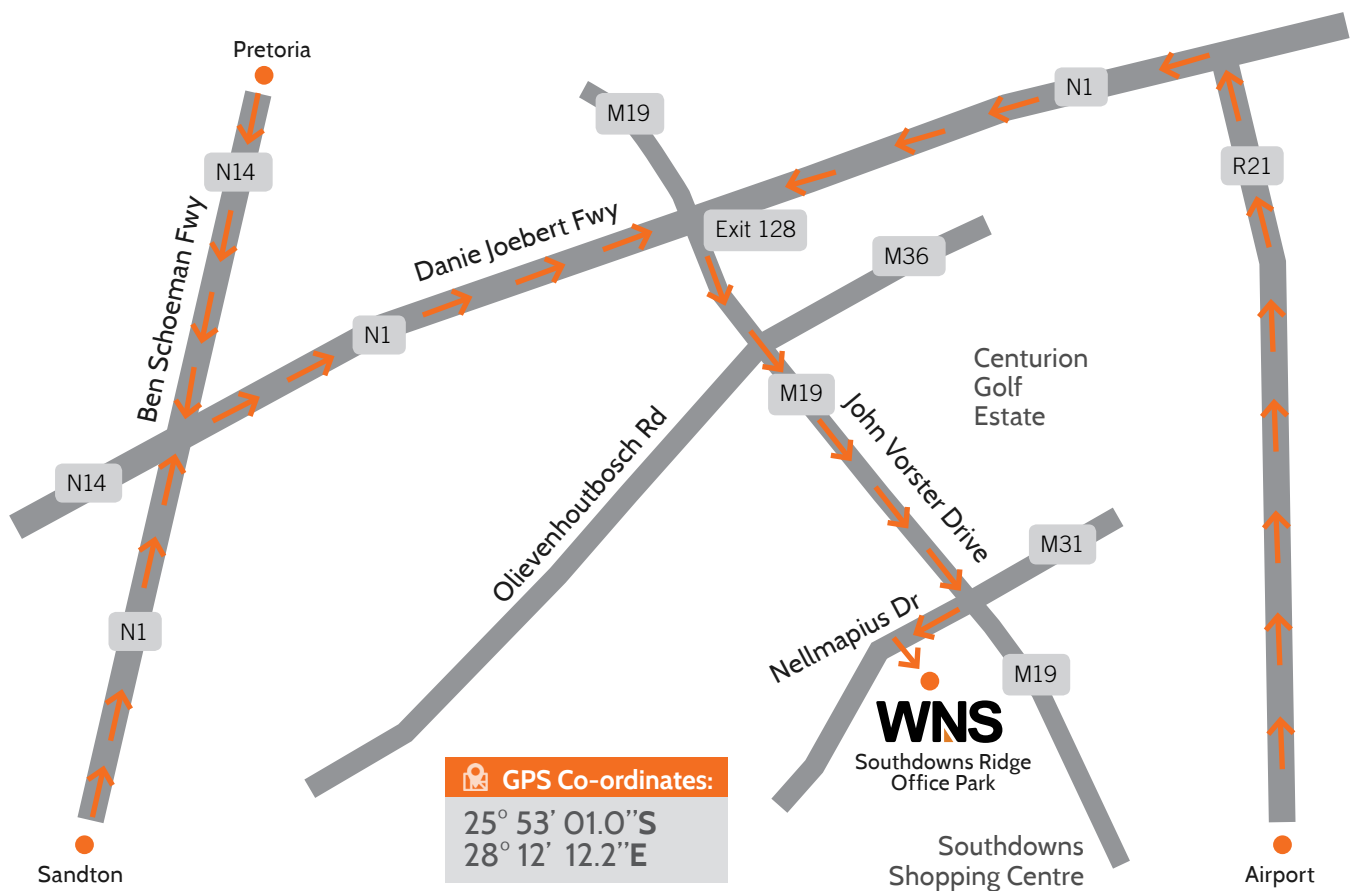

WNS Centurion

How to find us

Southdowns Ridge Office Park, John Vorster Drive, Centurion, Pretoria 0157

DIRECTIONS FROM SANDTON: Get onto De Villiers Graaff Motorway/M1 from Rivonia Road, Linden Street or Grayston Drive. Continue on the M1. Take the N1 to John Vorster Drive/M19 in Centurion. Take exit 128 from Danie Joubert Freeway/N1 (30Km). Drive to John Vorster Drive/M19. Turn right onto John Vorster Drive/M19. Drive to the intersection of John Vorster Drive & Nellmapius Drive. Turn right onto Nellmapius Drive. Turn left into Southdowns Ridge Office Park.

DIRECTIONS FROM PRETORIA: Take Ben Schoeman Freeway/N14 to Centurion. Take exit 128 from Danie Joubert Freeway/N1. Drive to John Vorster Drive/M19. Turn right onto John Vorster Drive/M19. Continue on John Vorster Drive to the intersection of John Vorster Drive & Nellmapius Drive. Turn right onto Nellmapius Drive. Turn left into Southdowns Ridge Office Park.

DIRECTIONS FROM OR TAMBO INTERNATIONAL AIRPORT: Get on the R21 at Voortrekker Street. Continue on R21 to Centurion. Take exit 128 from Danie Joubert Freeway/N1. Drive to John Vorster Drive/M19. Turn right onto John Vorster Drive/M19. Drive to the intersection of John Vorster Drive & Nellmapius Drive. Turn right onto Nellmapius Drive. Turn left into Southdowns Ridge Office Park.