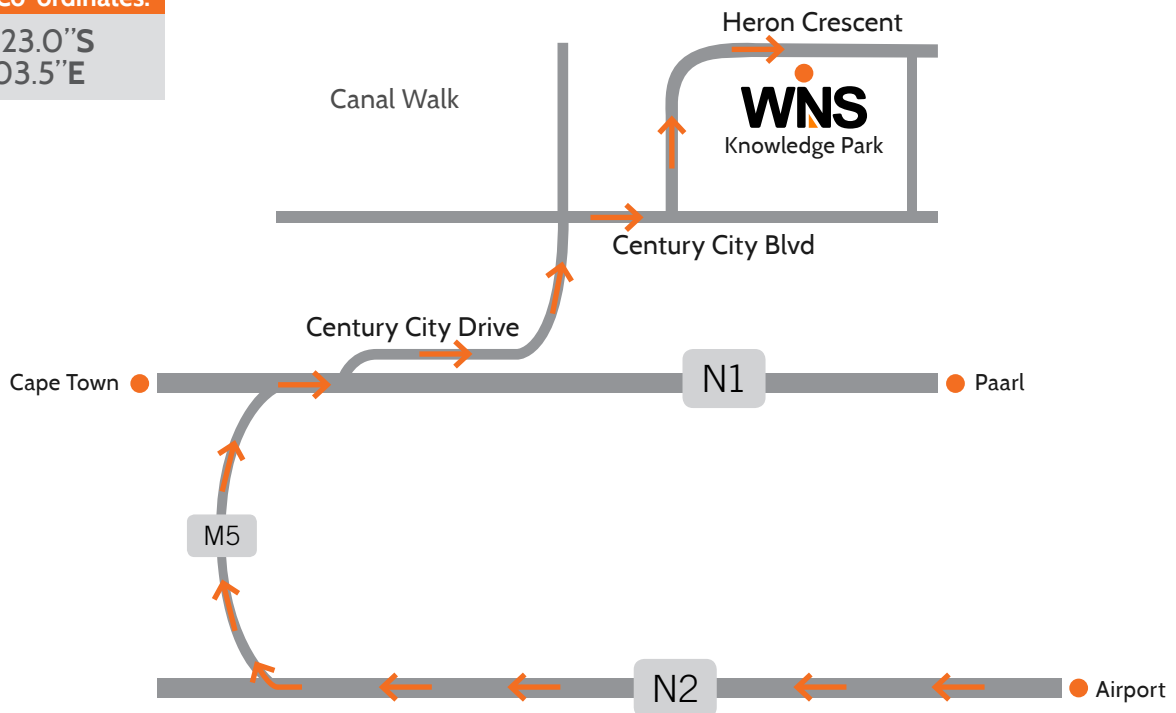

WNS Century City

How to find us

WNS House, Heron Crescent, Knowledge Park, Century City, Cape Town 8001

DIRECTIONS FROM CAPE TOWN:

Take the N1 towards Paarl. Take the Century City Drive off ramp and continue straight past the Sable Road off ramp. Follow the road, which curves to your left over a bridge. Turn right at the traffic lights onto Century City Boulevard and pass the WNS building on your left. At the next traffic lights turn left into Heron Crescent and then left again at the stop street. Five metres down the road, you will see a sign, WNS Visitors' Parking.

DIRECTIONS FROM THE AIRPORT:

Turn right onto the N2 towards the city centre. Turn left onto the M5. Turn right onto the N1 towards Paarl. Take the Century City Drive off ramp and continue straight past the Sable Road off ramp. Follow the road, which curves to your left over a bridge. Turn right at the traffic lights onto Century City Boulevard and pass the WNS building on your left. At the next traffic lights turn left into Heron Crescent and then left again at the stop street. Five metres down the road, you will see a sign, WNS Visitors' Parking.

GPS Co-ordinates:

33° 53' 23.0"S
18° 31' 03.5"E

Phone: +27 21 526 6789

Email: mindsSA@wns.com

Website: www.wns.co.za

WNS

Extending Your Enterprise