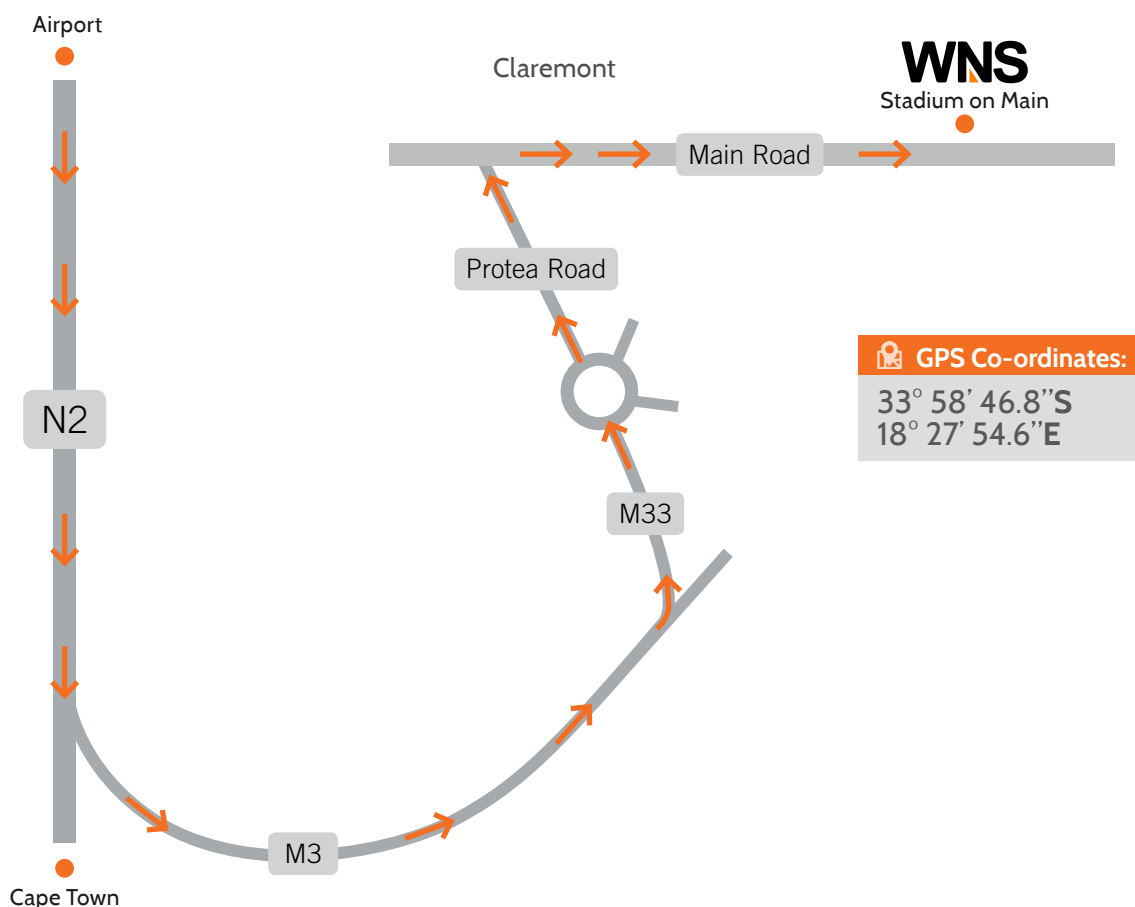

### DIRECTIONS FROM CAPE TOWN:

From the city centre, take the N1 towards Paarl and keep right to get on to Nelson Mandela Boulevard. As you approach Hospital Bend, keep right and take the M3 exit towards Muizenberg. After passing two sets of traffic lights, a service station will appear on your left. Keep left and exit onto Paradise road. At the traffic circle, take the first exit onto Protea road. At the traffic lights, turn right on to Main road. As you pass the next set of traffic lights, Stadium on Main will be on your left.

### DIRECTIONS FROM THE AIRPORT:

Turn right onto the N2 towards the city centre. Continue on the N2 and take the M3 exit to the left. After passing two sets of traffic lights, a service station will appear on your left. Keep left and exit onto Paradise road. At the traffic circle, take the first exit onto Protea road. At the traffic lights, turn right on to Main road. As you pass the next set of traffic lights, Stadium on Main will be on your left.