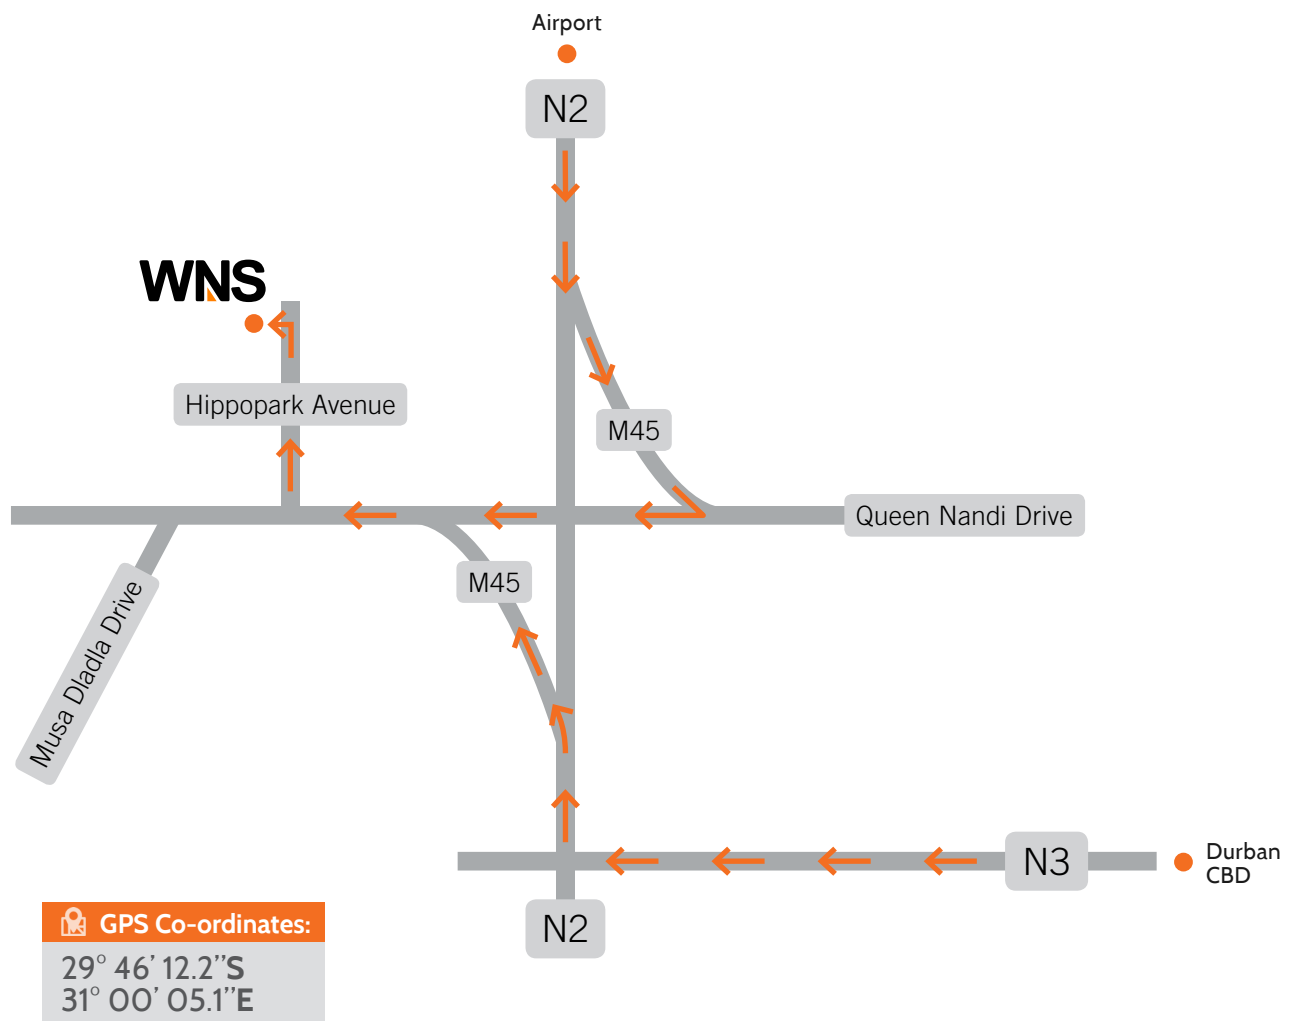

WNS Riverhorse Valley

How to find us

1 Riverhorse Junction, 10 Hippopark Avenue, Riverhorse Valley, Durban 4051

DIRECTIONS FROM DURBAN CBD:

Take the N3, N2 and Inanda Highway/M21 to Marbleray Drive in Newlands East. Continue on Marbleray Drive to Musa Dladla Drive. Follow Musa Dladla Drive and Queen Nandi Drive to Hippopark Avenue. Turn right onto Hippopark Avenue.

DIRECTIONS FROM THE AIRPORT:

Get onto the M4 from the R102. Follow M4 to South Coast Road/R102 in Durban. Exit from M4. Get on the N3 from Solomon Mahlangu Drive/M7 and M10. Take the N2 to Queen Nandi Dr in Newlands East. Exit from N2. Turn left onto Hippopark Avenue.